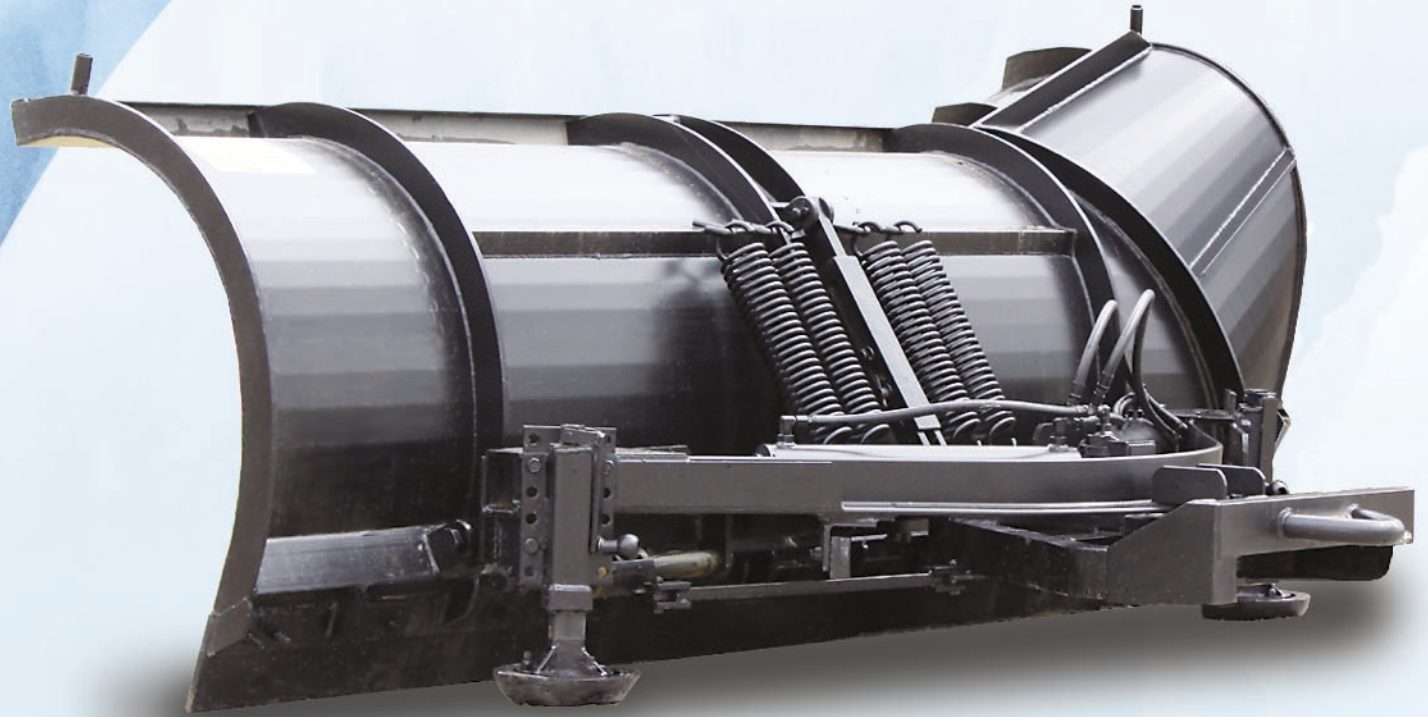

GLEDHILL

SNOWPLOWS

“Jetstream™” Moldboard Reversible Models

Gledhill has combined the perfected, inverted funnel shaped discharge ear snow plow, along with the features of a straight moldboard “built-in-baffle” snow plow. Our proven construction method utilizes a paneled moldboard that provides additional rigidity and efficient flow of snow.

Moldboards are available in center heights of 36”, 42” or 50” and in lengths of 10’, 11’, or 12’. Reversing Tables are available in three power reversible models, either the ‘PRT’, “PR2”, or the “PCL” Series, and a manual reversible model, the “RH” Series.

Also standard is our automatic safety trip device that utilizes open extension springs which allows the moldboard to tilt forward when the plow encounters a solid

obstruction. Cast mushroom shoe assemblies are provided with each Jetstream moldboard reversible plow.

36" height also available.
Please consult factory.

SPECIFICATIONS

Heights are approximate & based on plow with 6" cutting edge

“Jetstream™” One-Ear Moldboard Reversible Plows

Power Reversible Tube Table Plows (PRT)