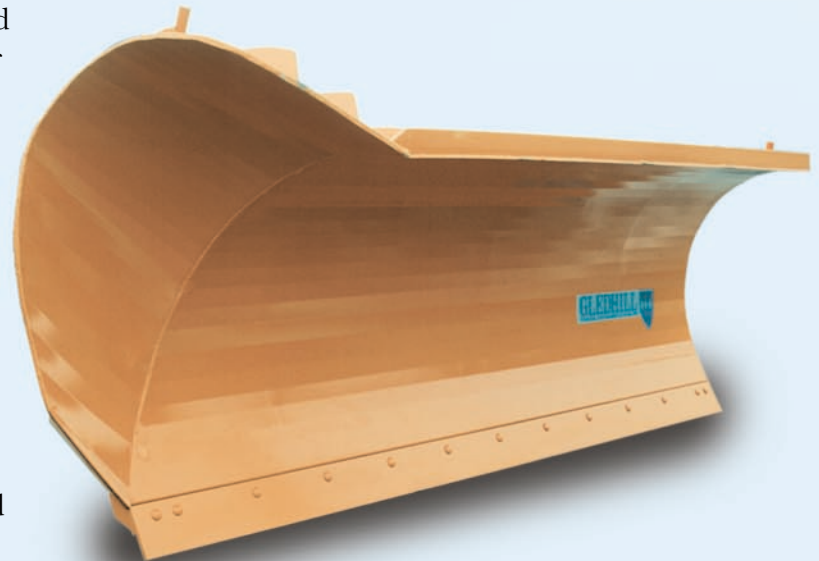

GLEDHILL

SNOWPLOWS

“Jetstream™” Moldboard Reversible Models

Gledhill has combined the perfected, inverted funnel shaped discharge ear snow plow, along with the features of a straight moldboard “built-in-baffle” snow plow. Our proven construction method utilizes a paneled moldboard that provides additional rigidity and efficient flow of snow.

Moldboards are available in center heights of 36”, 42” or 50” and in lengths of 10’, 11’, or 12’. Reversing Tables are available in three power reversible models, either the ‘PRT’, “PR2”, or the “PCL” Series, and a manual reversible model, the “RH” Series.

Also standard is our automatic safety trip device that utilizes open extension springs which allows the moldboard to tilt forward when the plow encounters a solid

obstruction. Cast mushroom shoe assemblies are provided with each Jetstream moldboard reversible plow.

36" height also available.
Please consult factory.

SPECIFICATIONS

Heights are approximate & based on plow with 6" cutting edge

“Jetstream™” One-Ear Moldboard Reversible Plows

Power Reversible Tube Table Plows (PRT)