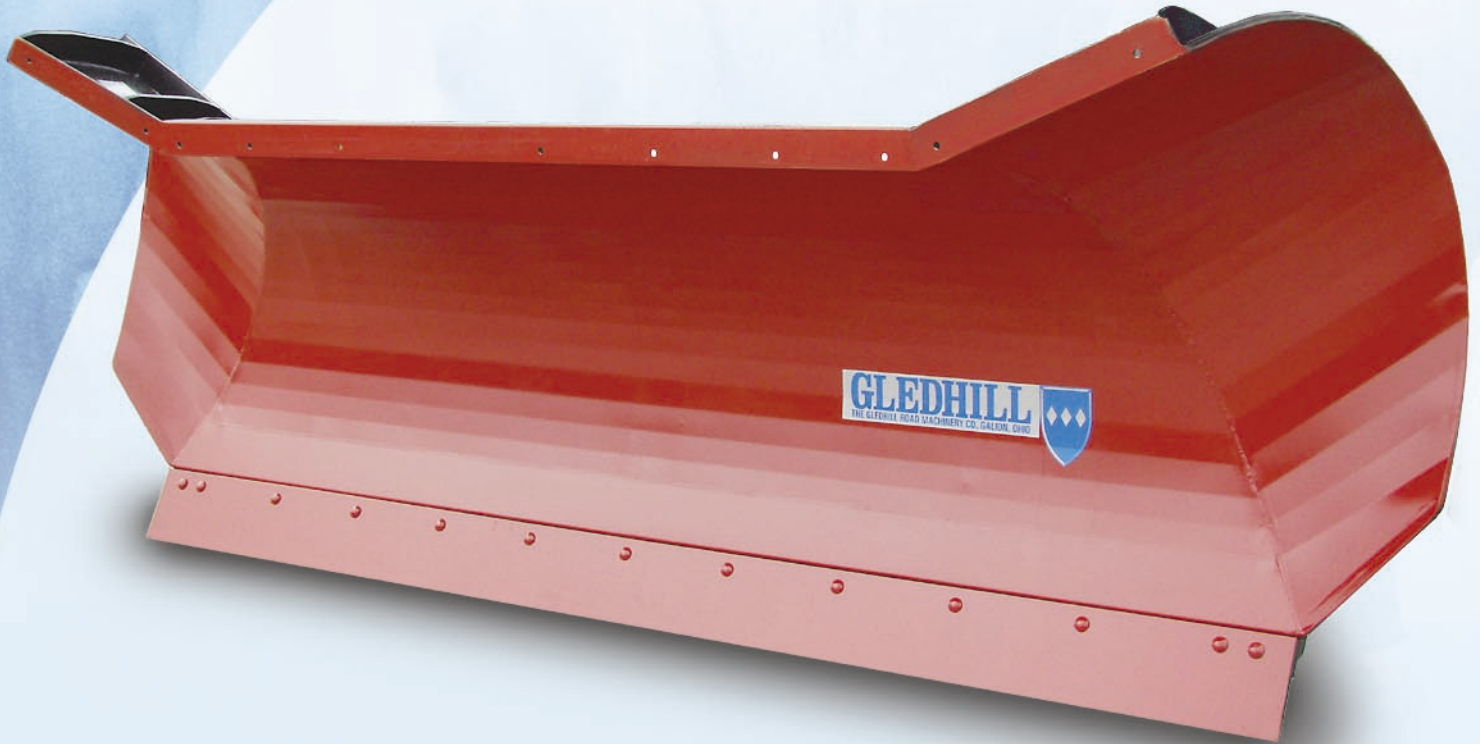

# SNOWPLOWS

“Jetstream™” Moldboard Reversible Models

The “Jetstream™” is the snow plow with the moldboard design that gives maximum throwing of snow in a single action with minimum truck power and plow wear. The “Jetstream™” is especially made for plowing to the right and to the left with symmetrically constructed, inverted, funnel-shaped ends for extreme distance of snow.

Moldboards are available in center heights of 36”, 42” or 50” and in lengths of 10’, 11’, or 12’. Reversing Tables are available in two power reversible models, either the ‘PRT’, or the “PCL” Series, and a manual reversible model, the “RH” Series.

Also standard is our automatic safety trip device that utilizes open extension springs which allows the moldboard to tilt forward when the plow encounters a solid obstruction. Cast mushroom shoe assemblies are provided with each Jetstream moldboard reversible plow.

## "Jetstream™" Moldboard Reversible Plows