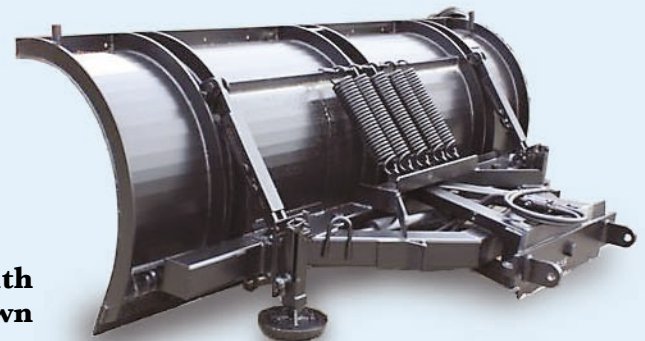

### Table Options

7-Hinge Points  
Level-Lift  
Mechanical Power Float

### Other Options

Rubber Baffle  
Curb Shoes  
Moldboard Shoes  
Rubber Cutting Edge

The Gledhill Straight Moldboard Reversible Snowplows are manufactured with an integral "Built-in Baffle". All of our moldboards are paneled for additional strength and easy flow of snow.

Also standard is our automatic safety trip device that utilizes open extension trip springs which allows the moldboard to tilt forward when the plow encounters a solid obstruction. Cast mushroom shoe assemblies are provided with each Straight Moldboard Reversible Plow.